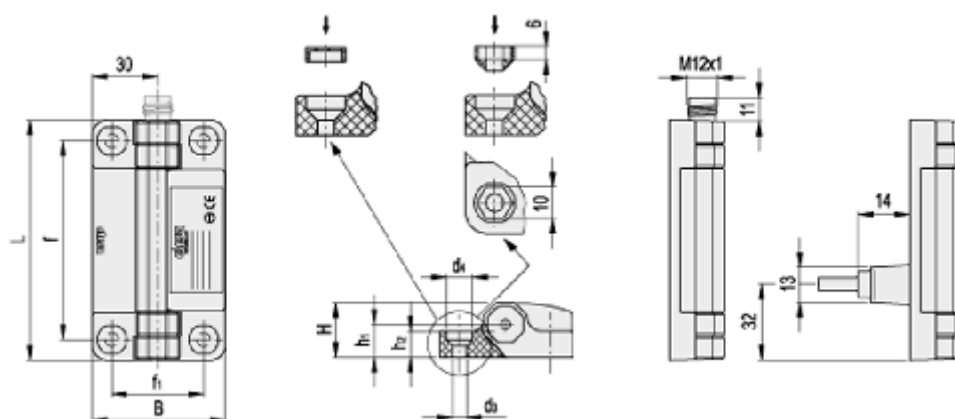

Article number: 2310426677

Description: E+G hinge with safety multiple switch CFSW 110-6-1NO+3NC-F-B
SUPER technopolymer (PA)

Measures

B = 60	L1 = 110
d3 = 6.5	
d4 = 12	
f = 91	
f1 = 42	
H = 25	
h1 = 15	
h2 = 12	